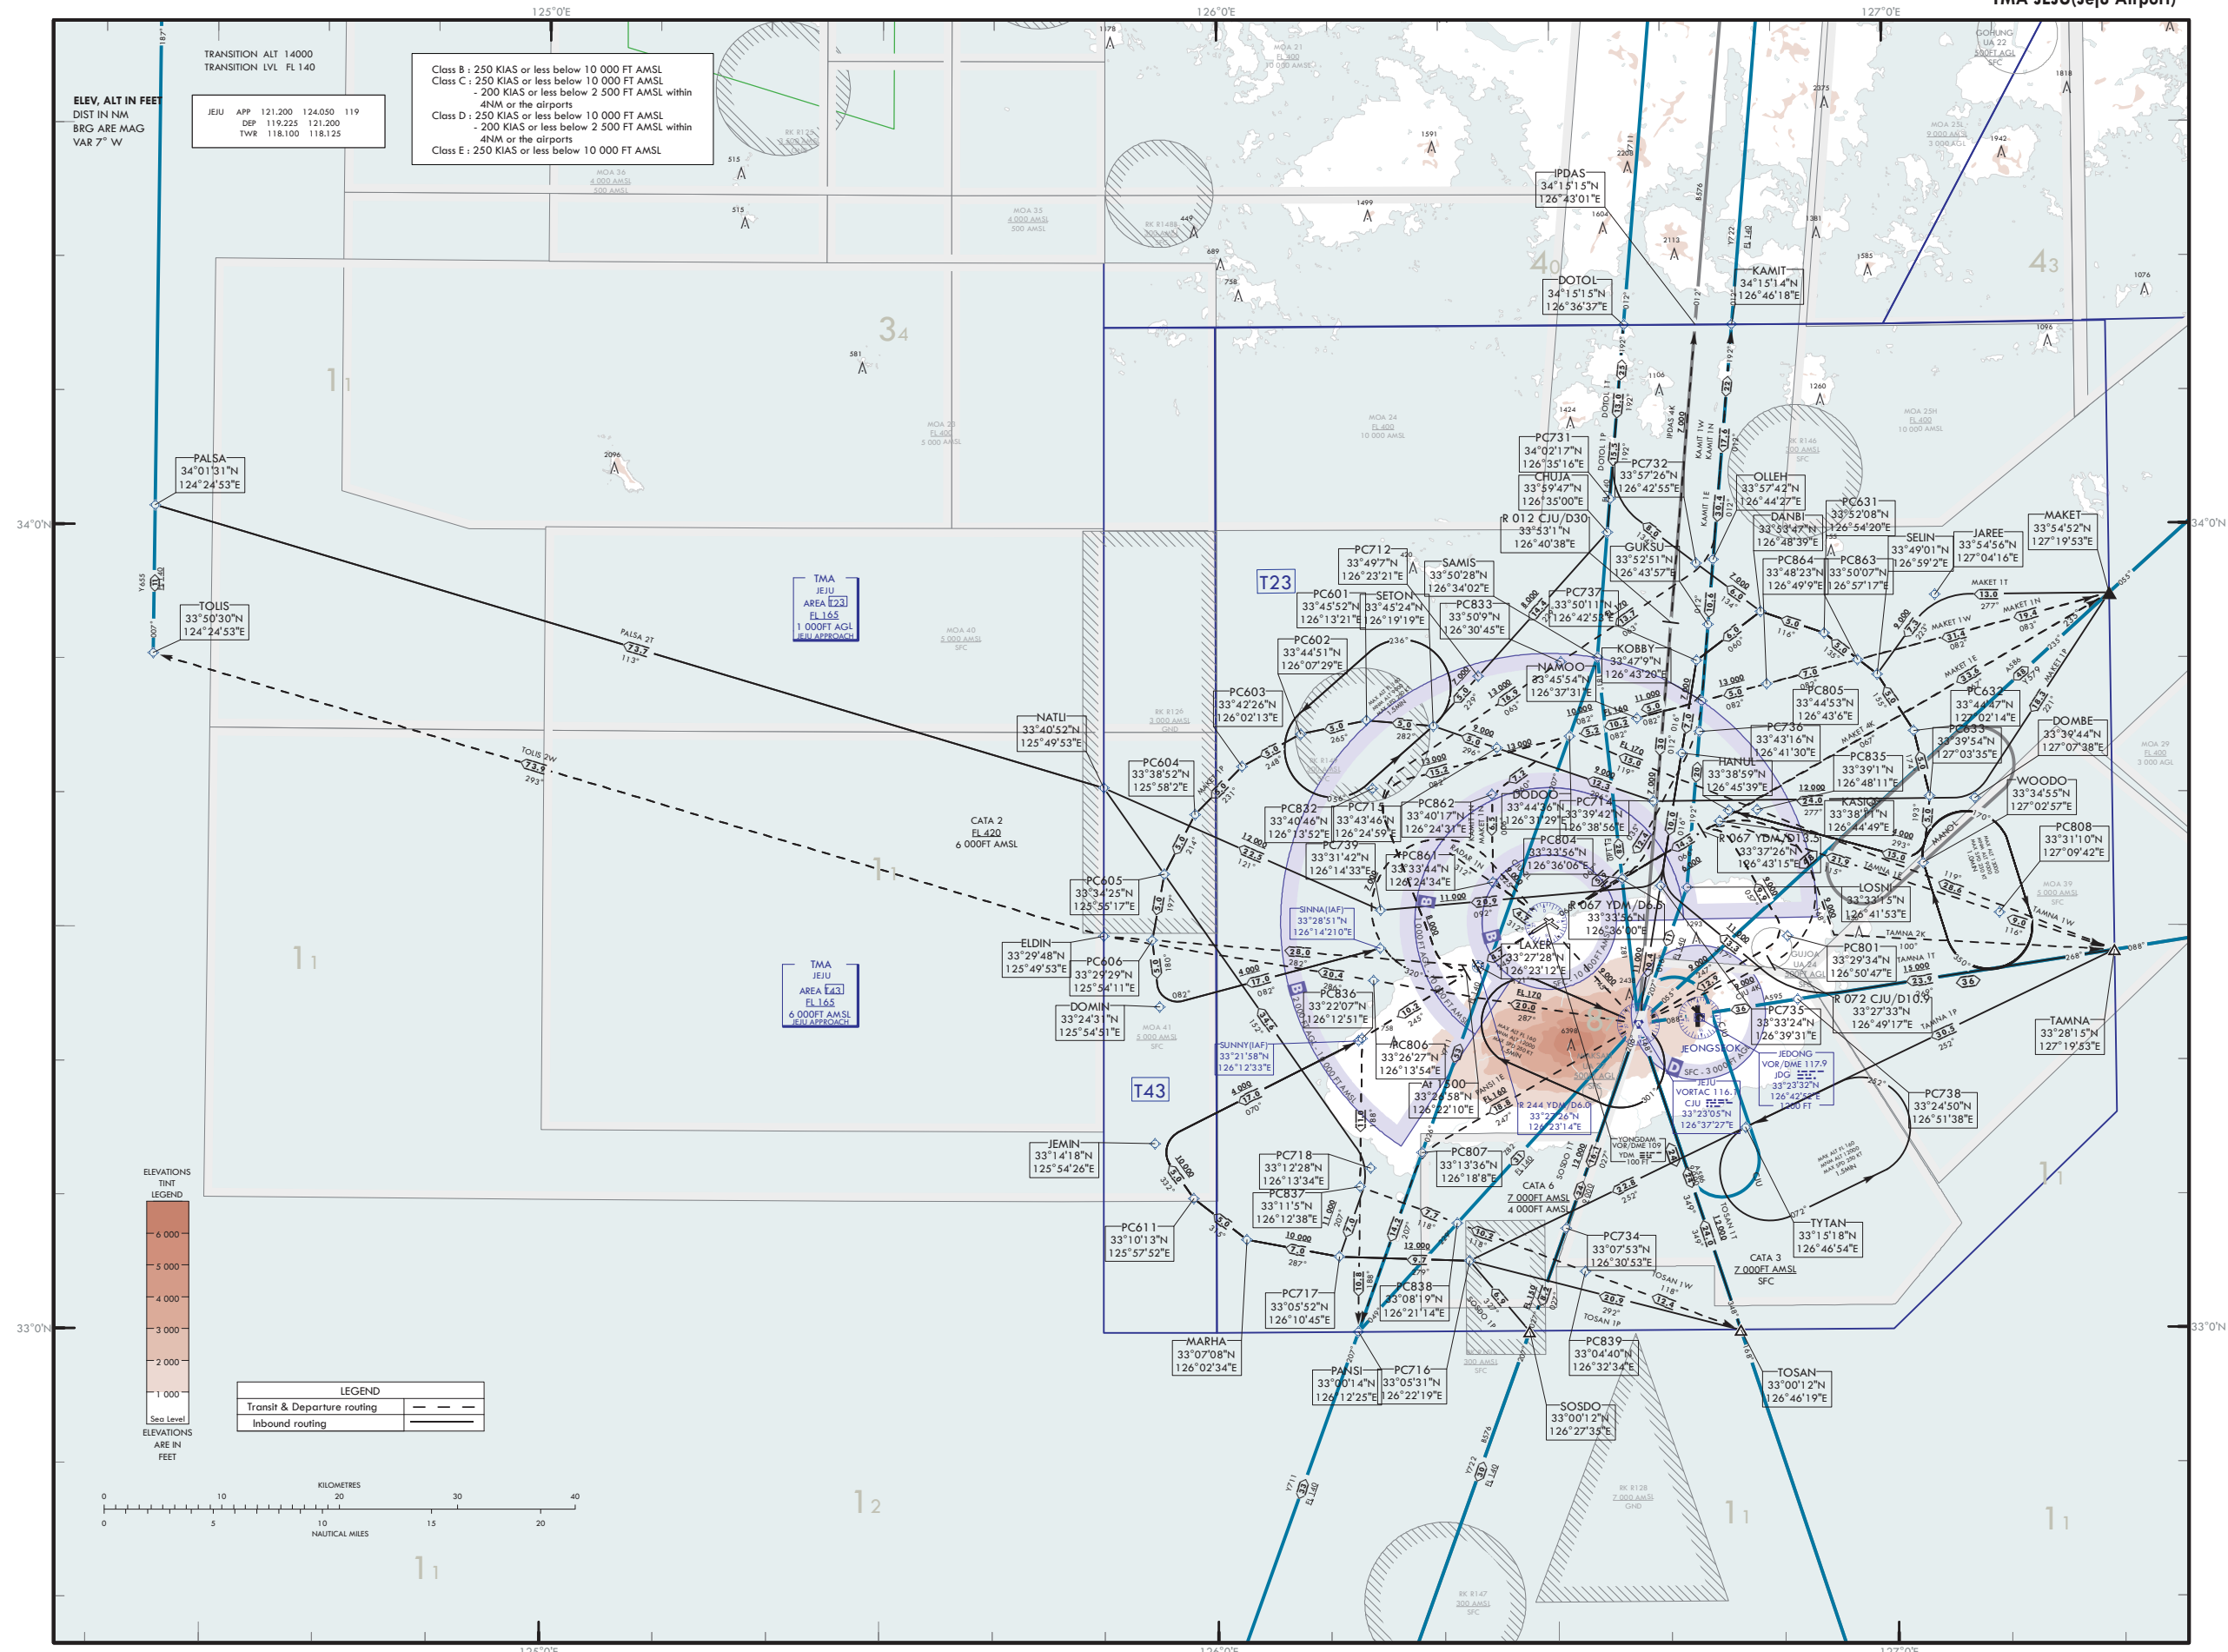

AREA CHART - ICAO

TMA JEJU (Jeju Airport)

Date of aeronautical information 22 JAN 2015

Change : New chart.

OFFICE OF CIVIL AVIATION

PUBLISHED BY THE OFFICE OF CIVIL AVIATION, MINISTRY OF LAND, INFRASTRUCTURE AND TRANSPORT
REPUBLIC OF KOREA

AIP AMDT 1/15